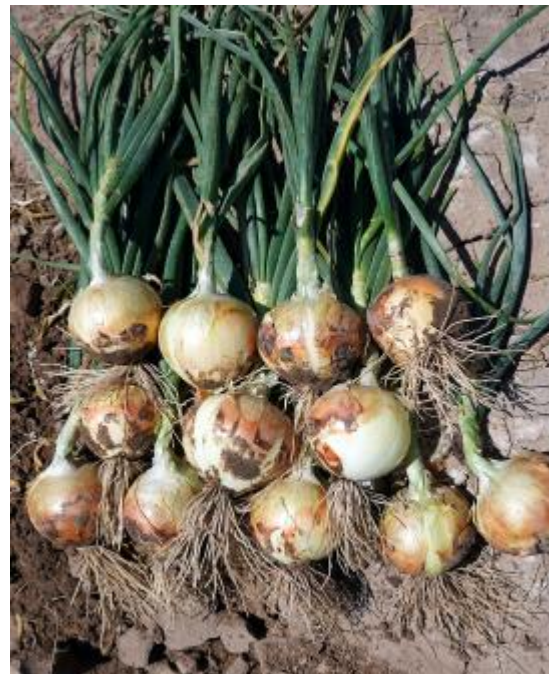

Hybrid Onions

Somerset

1113

## Specifications

Day's Length (latitude)	Short Day
Maturity (approx. days)	160
Color	Yellow
Bulb Size	Colossal
% of Single Centers	Very High
Storage Months	2
Bulb Shape	Globe

Pink Root	HT
Fusarium	HT
Bolting	HT

## Advantages

- 1 High yielding
- 2 Nice globe shape
- 3 Main to late season
- 4 Straw colored scale

**Please see [www.crookham.com](http://www.crookham.com) for more information**

Information given is an average of data gathered from various test locations. Your specific performance may vary depending on environmental and agronomic conditions. For more information contact your local dealer or visit Crookham Company online at [www.crookham.com](http://www.crookham.com). Disease ratings defined by ISF Position Paper of June 2012. Refer to [www.worldseed.org](http://www.worldseed.org) for more information.