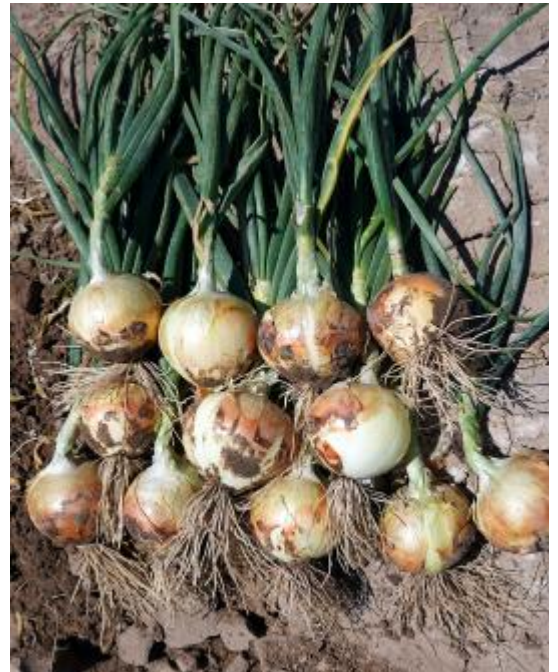

Hybrid Onions

Somerset

1113

Specifications

Day's Length (latitude)	Short Day
Maturity (approx. days)	160
Color	Yellow
Bulb Size	Colossal
% of Single Centers	Very High
Storage Months	2
Bulb Shape	Globe

Pink Root	HT
Fusarium	HT
Bolting	HT

Advantages

- 1 High yielding
- 2 Nice globe shape
- 3 Main to late season
- 4 Straw colored scale

Please see www.crookham.com for more information

Information given is an average of data gathered from various test locations. Your specific performance may vary depending on environmental and agronomic conditions. For more information contact your local dealer or visit Crookham Company online at www.crookham.com. Disease ratings defined by ISF Position Paper of June 2012. Refer to www.worldseed.org for more information.