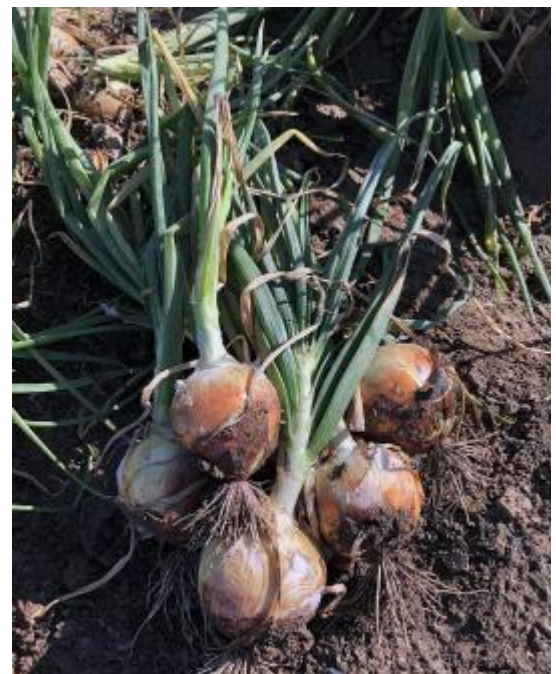

Hybrid Onions

Scout

4242

## Specifications

Day's Length (latitude)	Intermediate
Maturity (approx. days)	118
Color	Yellow
Bulb Size	Colossal
% of Single Centers	Very High
Storage Months	3 4
Bulb Shape	Globe

Pink Root	HT
Fusarium	HT
Bolting	T

## Advantages

- 1 Early long day
- 2 Excellent yield
- 3 High single centers
- 4 Copper brown scale

Please see [www.crookham.com](http://www.crookham.com) for more information

Information given is an average of data gathered from various test locations. Your specific performance may vary depending on environmental and agronomic conditions. For more information contact your local dealer or visit Crookham Company online at [www.crookham.com](http://www.crookham.com). Disease ratings defined by ISF Position Paper of June 2012. Refer to [www.worldseed.org](http://www.worldseed.org) for more information.