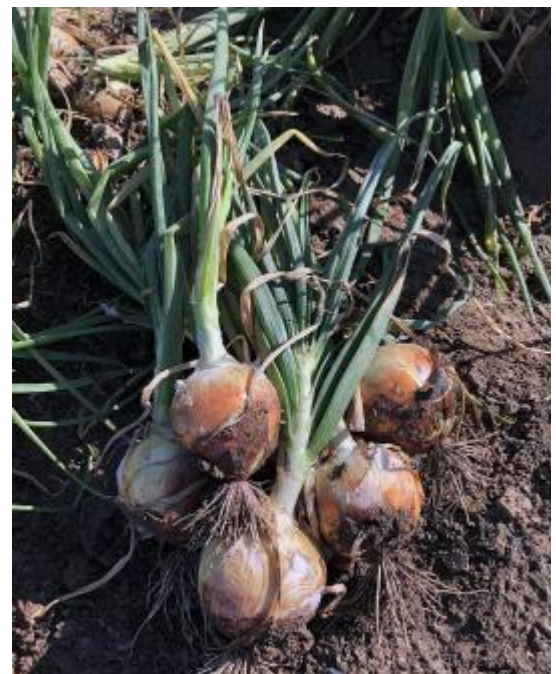

Hybrid Onions

Scout

4242

Specifications

Day's Length (latitude)	Intermediate
Maturity (approx. days)	118
Color	Yellow
Bulb Size	Colossal
% of Single Centers	Very High
Storage Months	3 4
Bulb Shape	Globe

Pink Root	HT
Fusarium	HT
Bolting	T

Advantages

- 1** Early long day
- 2** Excellent yield
- 3** High single centers
- 4** Copper brown scale

Please see www.crookham.com for more information

Information given is an average of data gathered from various test locations. Your specific performance may vary depending on environmental and agronomic conditions. For more information contact your local dealer or visit Crookham Company online at www.crookham.com. Disease ratings defined by ISF Position Paper of June 2012. Refer to www.worldseed.org for more information.