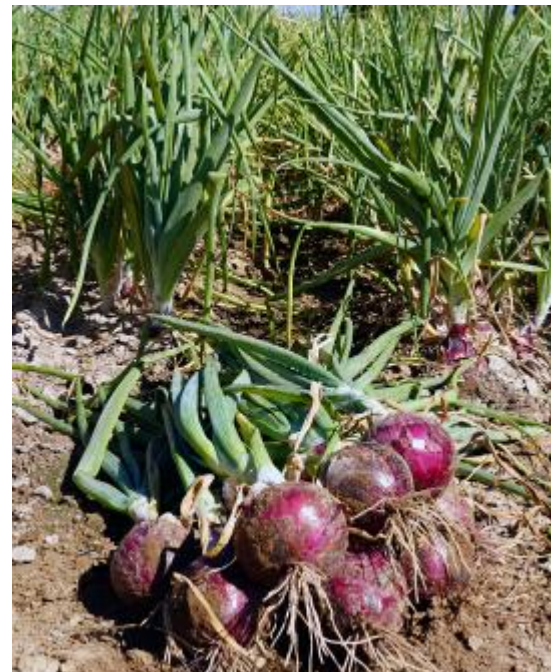

Hybrid Onions

Red Beret

06-264

## Specifications

Day's Length (latitude)	Long Day
Maturity (approx. days)	115
Color	Red
Bulb Size	Jumbo
% of Single Centers	High
Storage Months	4 6
Bulb Shape	Globe

Pink Root	HT
Fusarium	T
Bolting	HT

## Advantages

- 1** Very productive yield
- 2** Very good internal & external red color
- 3** Cuts a high percentage of single centers
- 4** Displays good storage

**Please see [www.crookham.com](http://www.crookham.com) for more information**